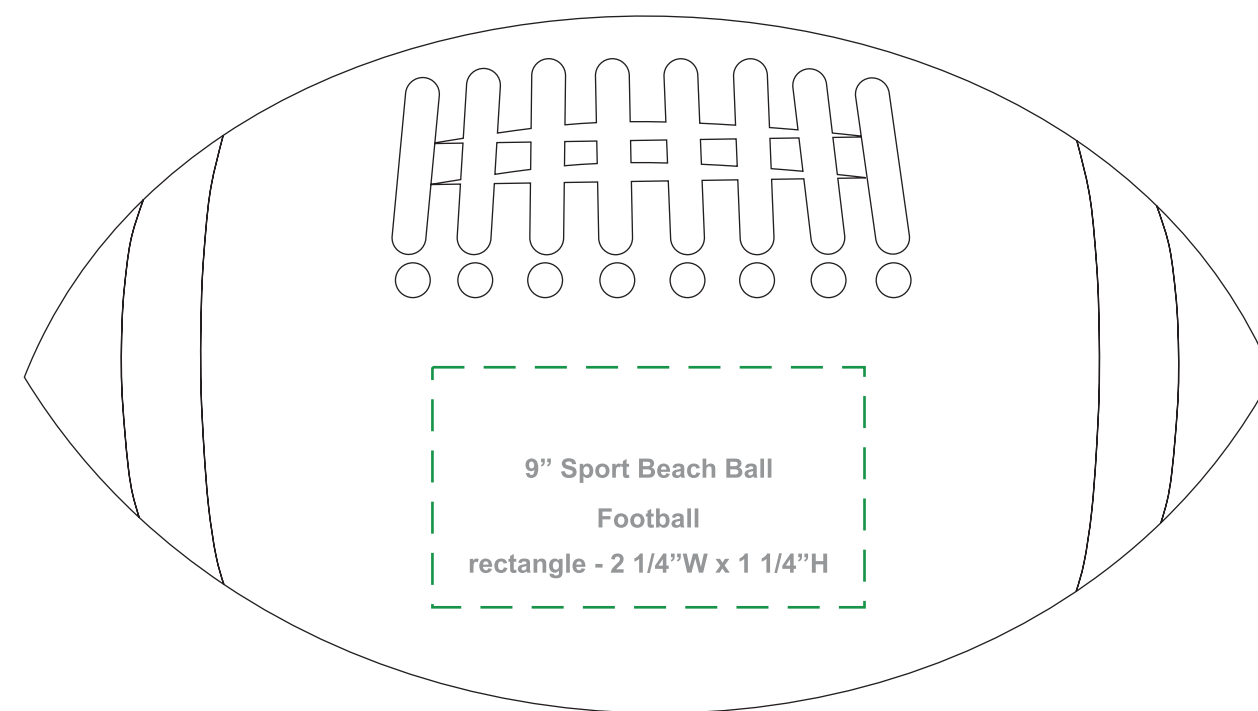

# 9" Sports Beach Ball (Football)

Imprint Method: Pad Print

————— Product size = 9" Measured inflated from pole to pole.

----- Standard Side #1 = 2 1/4"W x 1 1/4"H

----- Standard Side #2 = 2 1/4"W x 1 1/4"H

Side 1

Side 2

## 4 spot color max.

DUE TO OUR PRINTING PROCESS,  
EXACT REGISTRATION IS IMPOSSIBLE.  
PLEASE BE AWARE THAT THE SEPARATE  
COLORS MAY MOVE IN ANY DIRECTION  
OR ANGLE. NO TWO PRODUCTS WILL  
PRINT IDENTICALLY.

**Actual Size**