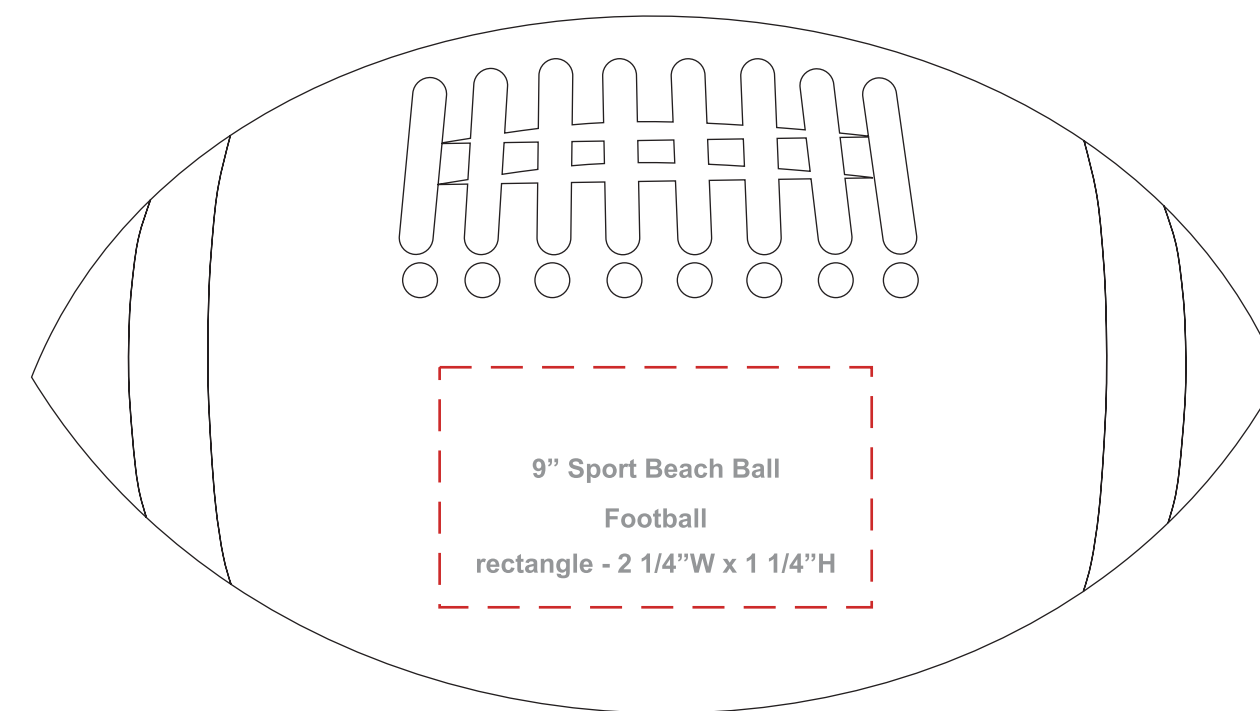

# 9" Sports Beach Ball (Football)

Imprint Method: Pad Print

————— Product size = 9" Measured inflated from pole to pole.

----- Standard Side #1 = 2 1/4"W x 1 1/4"H

----- Standard Side #2 = 2 1/4"W x 1 1/4"H

Side 1

Side 2

## 4 spot color max.

DUE TO OUR PRINTING PROCESS,  
EXACT REGISTRATION IS IMPOSSIBLE.  
PLEASE BE AWARE THAT THE SEPARATE  
COLORS MAY MOVE IN ANY DIRECTION  
OR ANGLE. NO TWO PRODUCTS WILL  
PRINT IDENTICALLY.

**Actual Size**